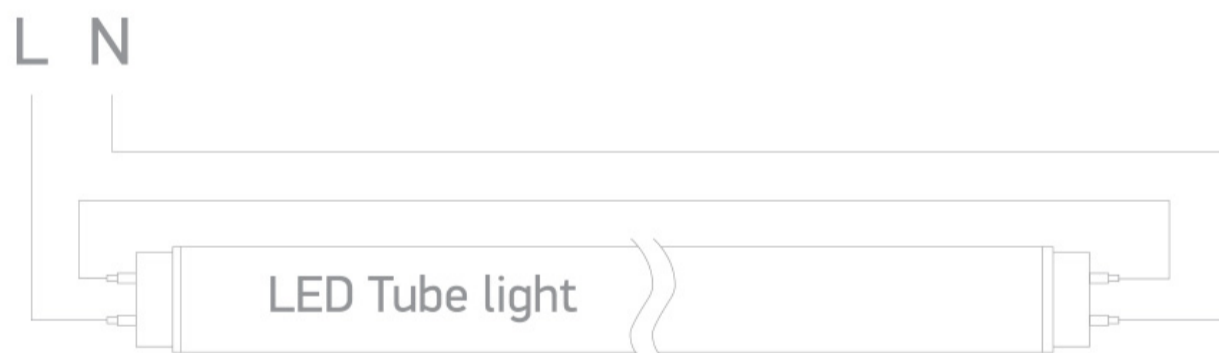

New 2023 Edition 2>Lamps

9007LA/C

Glass T5 LED tube.

Complies with standard EN62560 and any other specific standards.

Downloads

Dimensions

Wiring Diagram

Physical Specification

Item Group

New 2023 Edition 2

Family

Lamps

Order Code

9007LA/C

Shape

Circular

Height

550mm

Diameter

16mm

Завантажено з mamadecor.ua

Electrical Characteristics

Gear

No