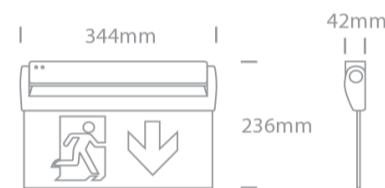

Dimensions