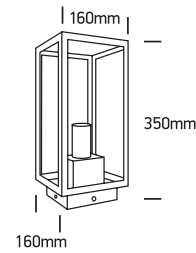

INSTALLATION MANUAL

67406E

100-240V | E27 | 40W | IP43 | Stainless steel 201 + glass

one
LIGHT

Warnings:

1. Make sure that the product is installed properly before connecting to electricity.
2. Do not cover the fitting.
3. Maintenance and installation should only be carried out by a professional electrician.