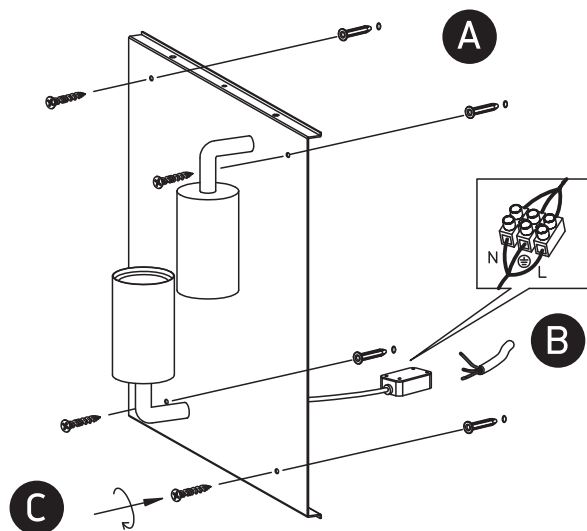

INSTALLATION MANUAL

67406D

100-240V | E27 | 2x40W | IP43 | Stainless steel 201 + glass

Warnings:

1. Make sure that the product is installed properly before connecting to electricity.
2. Do not cover the fitting.
3. Maintenance and installation should only be carried out by a professional electrician.