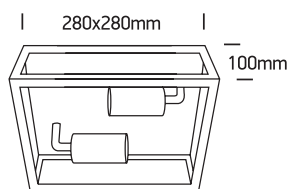

INSTALLATION MANUAL

67406D

100-240V | E27 | 2x40W | IP43 | Stainless steel 201 + glass

Warnings:

1. Make sure that the product is installed properly before connecting to electricity.
2. Do not cover the fitting.
3. Maintenance and installation should only be carried out by a professional electrician.