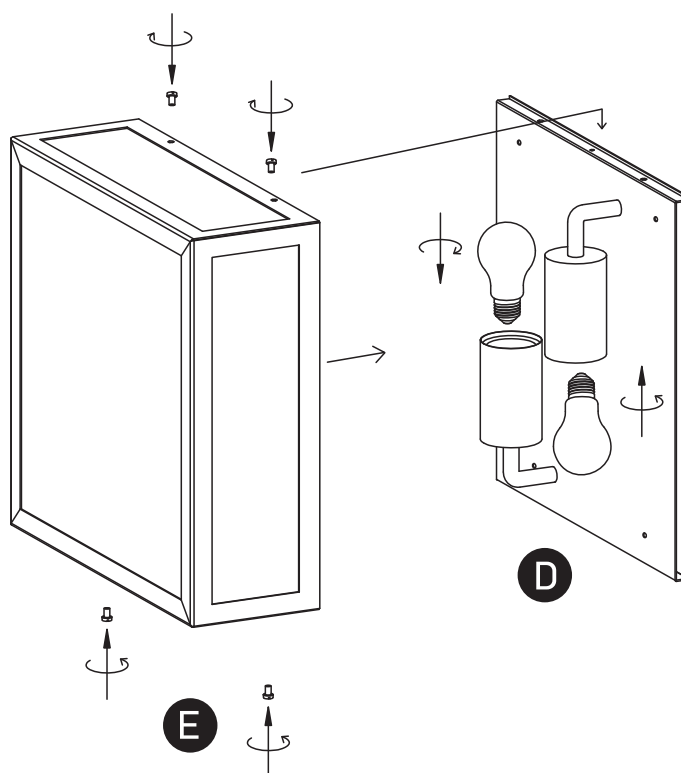

INSTALLATION MANUAL

67406D

100-240V | E27 | 2x40W | IP43 | Stainless steel 201 + glass

Warnings:

1. Make sure that the product is installed properly before connecting to electricity.
2. Do not cover the fitting.
3. Maintenance and installation should only be carried out by a professional electrician.