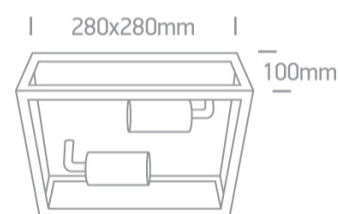

20 Garden &amp; Underwater&gt;The Romantic Outdoor Range

67406D/W

2x12W E27 Stainless steel 201 + tempered glass

Complies with standard EN60598-1 and any other specific standards.

## Dimensions

## Physical Specification

Item Group	20 Garden & Underwater
Family	The Romantic Outdoor Range
Order Code	67406D/W
Colour	White
Material	Stainless Steel 201
Diffuser Material	Glass
Shape	Rectangular
Length	280x280mm
Width	100mm
Surface Ceiling	Yes
Indoor	Yes
Outdoor	Yes