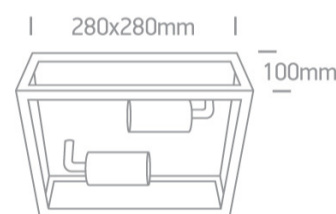

20 Garden & Underwater>The Romantic Outdoor Range

67406D/B

2x12W E27 Stainless steel 201 + tempered glass

Complies with standard EN60598-1 and any other specific standards.

Downloads

Dimensions

Physical Specification

Item Group	20 Garden & Underwater
Family	The Romantic Outdoor Range
Order Code	67406D/B
Colour	Black
Material	Stainless Steel 201
Diffuser Material	Glass
Shape	Rectangular
Length	280x280mm
Width	100mm
Surface Ceiling	Yes
Indoor	Yes
Outdoor	Yes