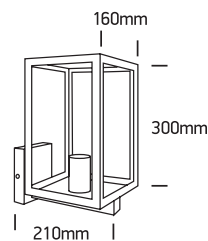

INSTALLATION MANUAL

67406C

100-240V | E27 | 40W | IP43 | Stainless steel 201 + glass

Warnings:

1. Make sure that the product is installed properly before connecting to electricity.
2. Do not cover the fitting.
3. Maintenance and installation should only be carried out by a professional electrician.