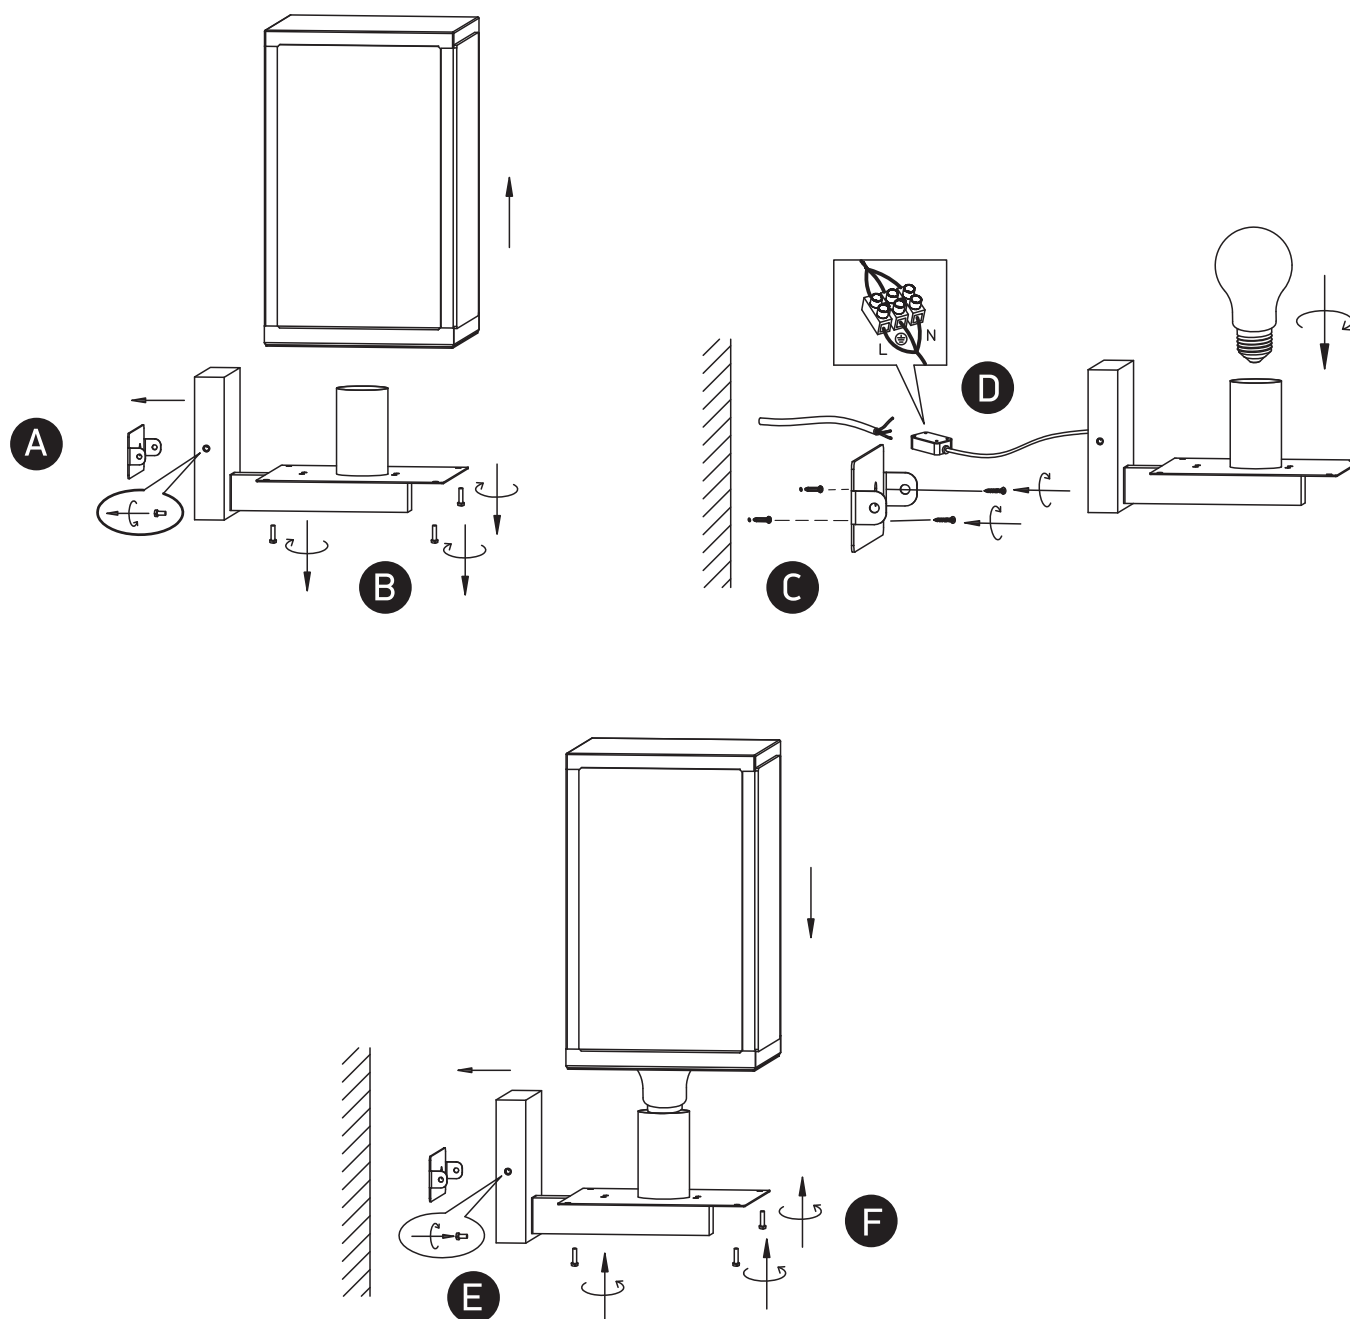

INSTALLATION MANUAL

67406C

100-240V | E27 | 40W | IP43 | Stainless steel 201 + glass

Warnings:

1. Make sure that the product is installed properly before connecting to electricity.
2. Do not cover the fitting.
3. Maintenance and installation should only be carried out by a professional electrician.