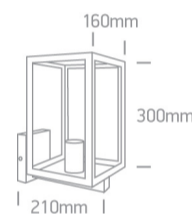

20 Garden & Underwater>The Romantic Outdoor Range

67406C/B

12W E27 Stainless steel 201 + tempered glass

Complies with standard EN60598-1 and any other specific standards.

Downloads

Dimensions

Physical Specification

| | |
|-------------------|----------------------------|
| Item Group | 20 Garden & Underwater |
| Family | The Romantic Outdoor Range |
| Order Code | 67406C/B |
| Colour | Black |
| Material | Stainless Steel 201 |
| Diffuser Material | Glass |
| Shape | Rectangular |
| Length | 160mm |
| Width | 330mm |
| Height | 100mm |
| Recessed wall | Yes |
| Indoor | Yes |