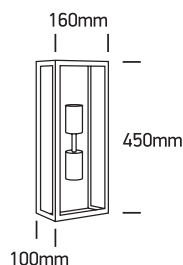

INSTALLATION MANUAL

67406B

100-240V | E27 | 2x40W | IP43 | Stainless steel 201 + glass

Warnings:

1. Make sure that the product is installed properly before connecting to electricity.
2. Do not cover the fitting.
3. Maintenance and installation should only be carried out by a professional electrician.