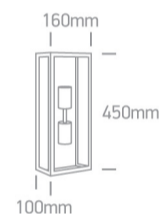

20 Garden & Underwater>The Romantic Outdoor Range

67406B/B

2x12W E27 Stainless steel 201 + tempered glass

Complies with standard EN60598-1 and any other specific standards.

Downloads

Dimensions

Physical Specification

| | |
|-------------------|----------------------------|
| Item Group | 20 Garden & Underwater |
| Family | The Romantic Outdoor Range |
| Order Code | 67406B/B |
| Colour | Black |
| Material | Stainless Steel 201 |
| Diffuser Material | Glass |
| Shape | Rectangular |
| Length | 160mm |
| Width | 450mm |
| Height | 100mm |
| Surface Wall | Yes |
| Indoor | Yes |