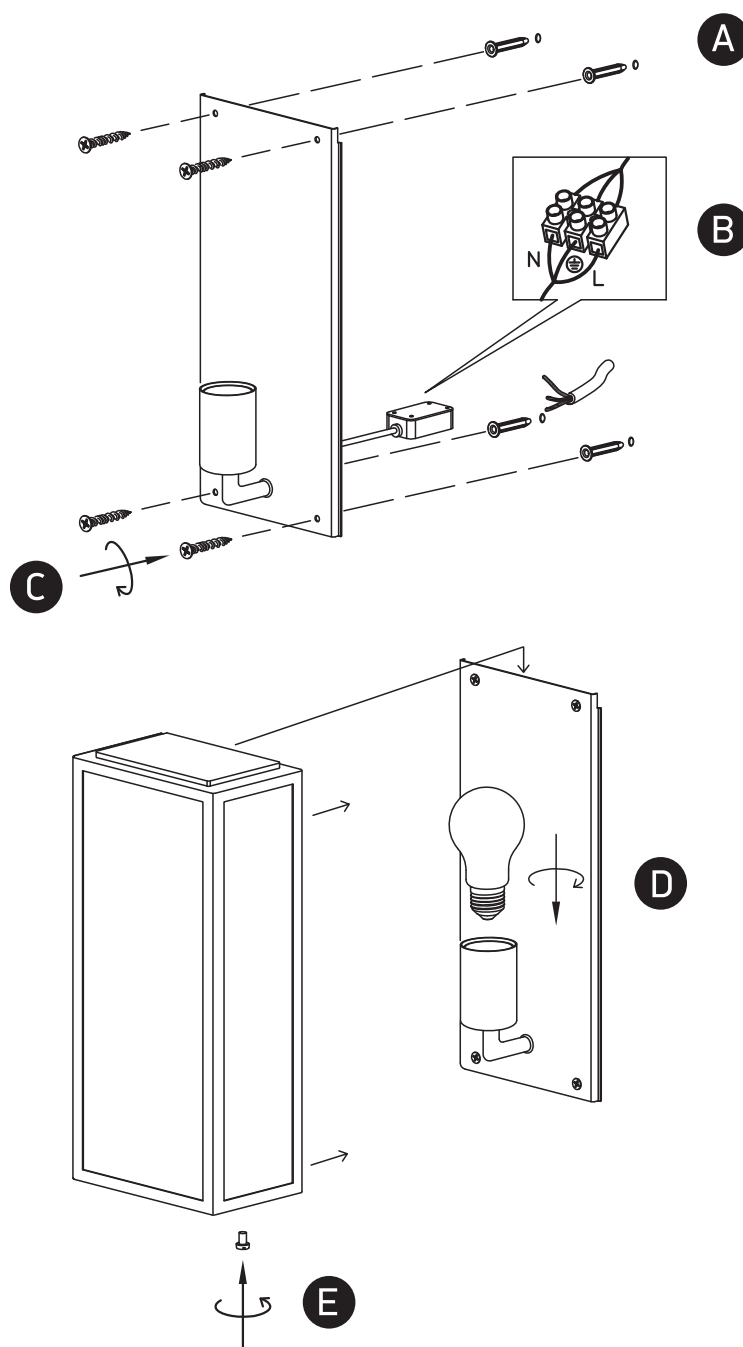

# INSTALLATION MANUAL

67406, 67406A

100-240V | E27 | 40W | IP43 | Stainless steel 201 + glass

67406

67406A