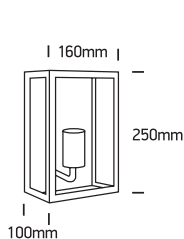

# INSTALLATION MANUAL

67406, 67406A

100-240V | E27 | 40W | IP43 | Stainless steel 201 + glass

67406

67406A