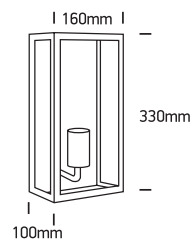

# INSTALLATION MANUAL

67406, 67406A

100-240V | E27 | 40W | IP43 | Stainless steel 201 + glass

67406

67406A