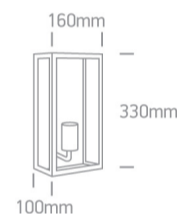

20 Garden & Underwater>The Romantic Outdoor Range

67406A/B

12W E27 Stainless steel 201 + tempered glass

Complies with standard EN60598-1 and any other specific standards.

Downloads

Dimensions

Physical Specification

Item Group	20 Garden & Underwater
Family	The Romantic Outdoor Range
Order Code	67406A/B
Colour	Black
Material	Stainless Steel 201
Diffuser Material	Glass
Shape	Rectangular
Length	160mm
Width	100mm
Height	330mm
Surface Wall	Yes
Indoor	Yes