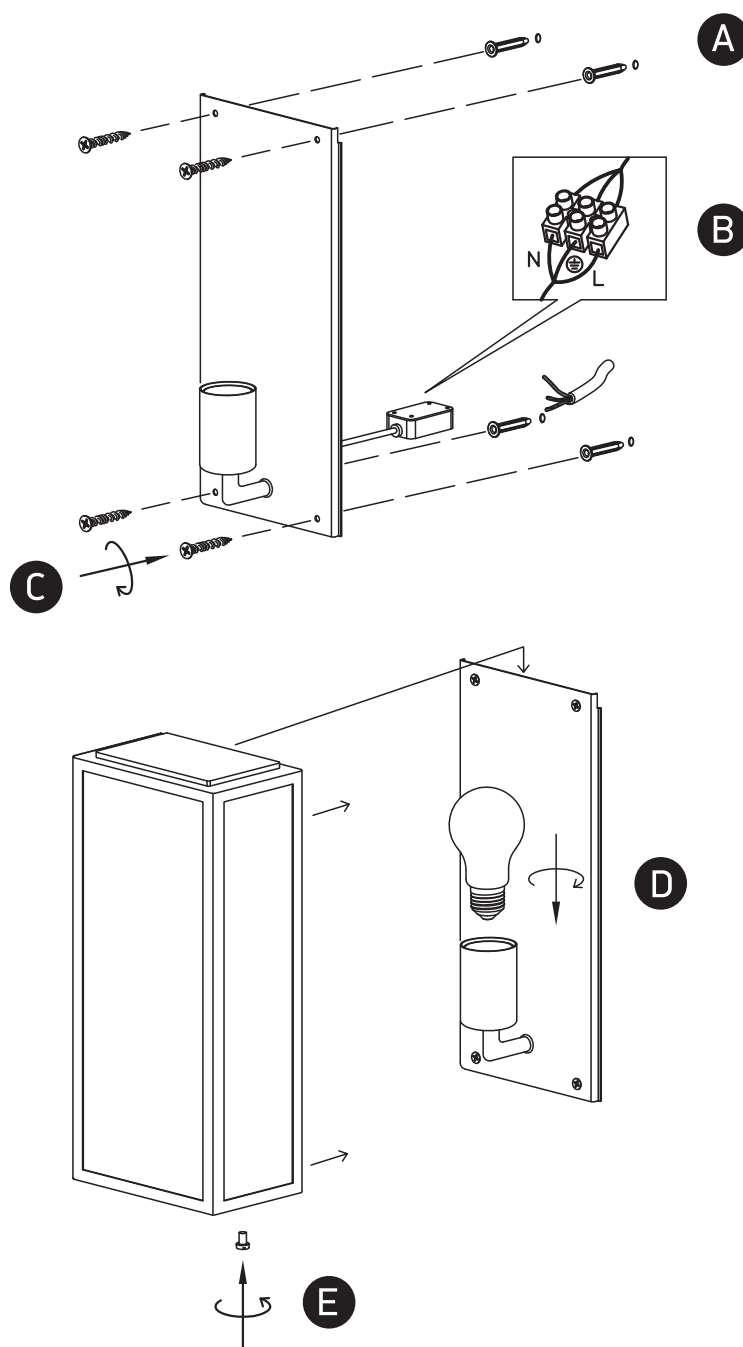

INSTALLATION MANUAL

67406, 67406A

100-240V | E27 | 40W | IP43 | Stainless steel 201 + glass

67406

67406A

Warnings:

1. Make sure that the product is installed properly before connecting to electricity.
2. Do not cover the fitting.
3. Maintenance and installation should only be carried out by a professional electrician.