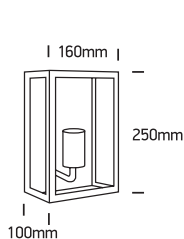

INSTALLATION MANUAL

67406, 67406A

100-240V | E27 | 40W | IP43 | Stainless steel 201 + glass

67406

67406A

Warnings:

1. Make sure that the product is installed properly before connecting to electricity.
2. Do not cover the fitting.
3. Maintenance and installation should only be carried out by a professional electrician.