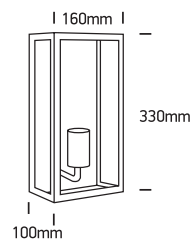

INSTALLATION MANUAL

67406, 67406A

100-240V | E27 | 40W | IP43 | Stainless steel 201 + glass

67406

67406A

Warnings:

1. Make sure that the product is installed properly before connecting to electricity.
2. Do not cover the fitting.
3. Maintenance and installation should only be carried out by a professional electrician.