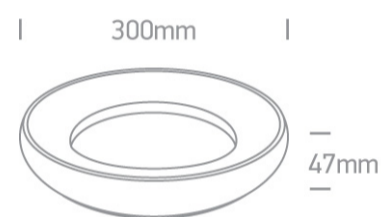

## Dimensions

## Physical Specification

Item Group	14 Plafo
Family	Indoor LED & Music Plafo
Order Code	67402/W/W
Colour	White
Material	Aluminium
Diffuser Material	PC
Shape	Circular
Height	47mm
Diameter	300mm
Surface Ceiling	Yes
Indoor	Yes
Adjustable	No

### Packing Info

Box Length

31cm

Box Width

6cm

Box Height

31cm

Box Weight