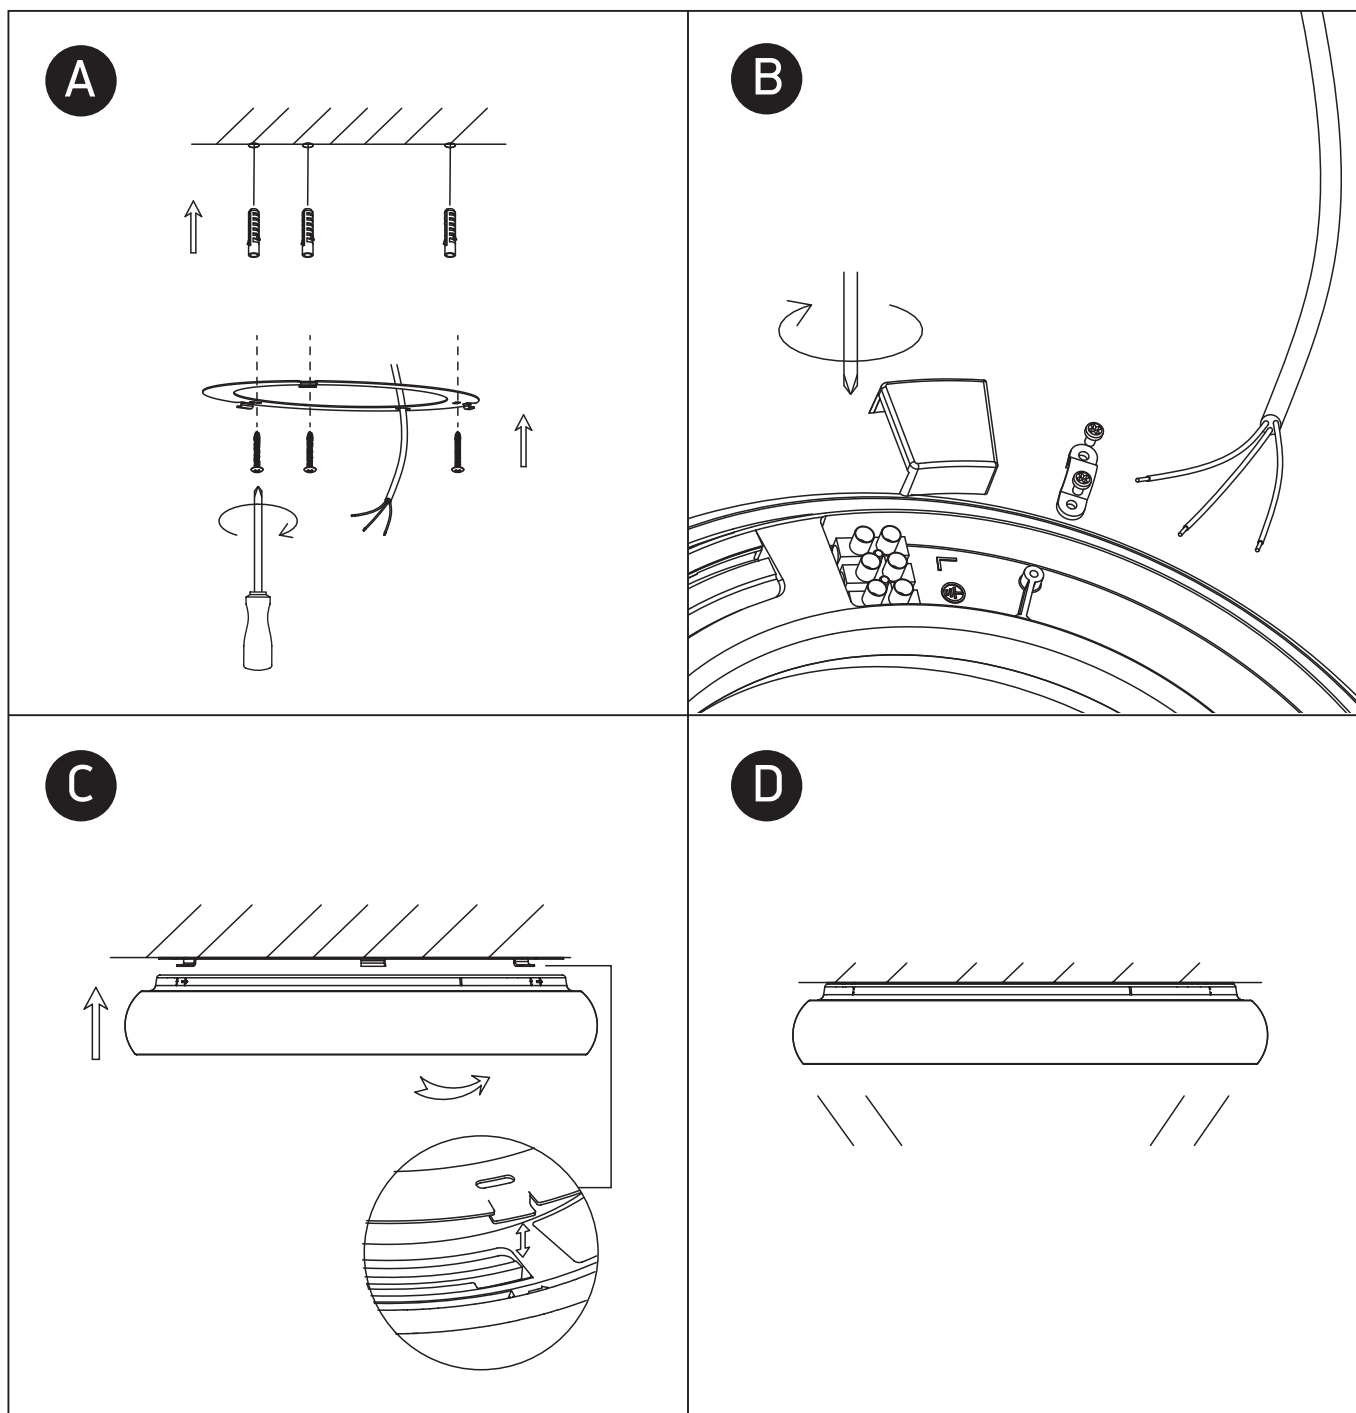

INSTALLATION MANUAL

67402

ecolight

100-240V | SMD 2835 | 25W | IP40 | Aluminium + PC

Complete with driver

80
CRI
one
LIGHT

Warnings:

1. Make sure that the product is installed properly before connecting to electricity.
2. Do not cover the fitting.
3. Maintenance and installation should only be carried out by a professional electrician.