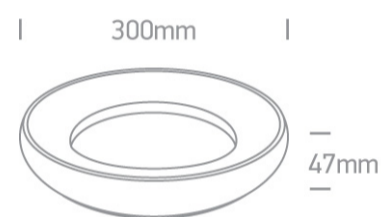

14 Plafo > Indoor LED & Music Plafo

67402/B/W

25W LED slim plafo light, IP40, suitable for residential and commercial application.

Supplied with non-dimmable LED driver.

Complies with standard EN60598-1 and any other specific standards.

Downloads

Dimensions

Physical Specification

Item Group	14 Plafo
Family	Indoor LED & Music Plafo
Order Code	67402/B/W
Colour	Black
Material	Aluminium
Diffuser Material	PC
Shape	Circular
Height	47mm
Diameter	300mm
Surface Ceiling	Yes
Indoor	Yes
Adjustable	No

Packing Info

Box Length

31cm

Box Width

6cm

Box Height

31cm

Box Weight