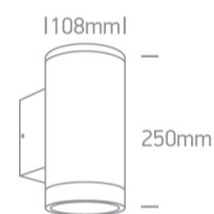

12 Wall &amp; Ceiling&gt;The PAR30 Outdoor Wall Lights Die cast

67400E/W

2xPAR30, E27 Wall outdoor cylinder, IP65.

Complies with standard EN60598-1 and any other specific standards.

## Dimensions

## Physical Specification

Item Group	12 Wall & Ceiling
Family	The PAR30 Outdoor Wall Lights Die cast
Order Code	67400E/W
Colour	White
Material	Die Cast
Diffuser Material	Glass
Shape	Circular
Height	250mm
Diameter	108mm
Surface Wall	Yes
Indoor	Yes
Outdoor	Yes

## Packing Info

Box Length

15cm

Box Width

11,5cm

Box Height

27cm

Box Weight