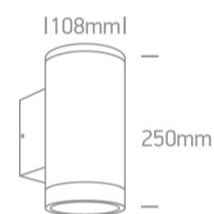

12 Wall & Ceiling>The PAR30 Outdoor Wall Lights Die cast

67400E/G

2xPAR30, E27 Wall outdoor cylinder, IP65.

Complies with standard EN60598-1 and any other specific standards.

Downloads

Dimensions

Physical Specification

Item Group	12 Wall & Ceiling
Family	The PAR30 Outdoor Wall Lights Die cast
Order Code	67400E/G
Colour	Grey
Material	Die Cast
Diffuser Material	Glass
Shape	Circular
Height	250mm
Diameter	108mm
Surface Wall	Yes
Indoor	Yes
Outdoor	Yes

Box Length

15cm

Box Width

11,5cm

Box Height

27cm

Box Weight

1.766kg