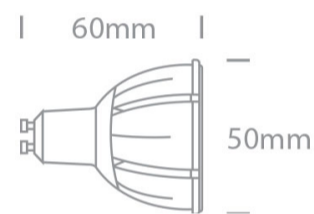

Dimensions

Physical Specification

Item Group

New 2023 Edition 2

Family

Lamps

Order Code

7306GZ/W

Colour

White

Shape

Circular

Height

60mm

Diameter

50mm

Electrical Characteristics

Gear

No

Lamp