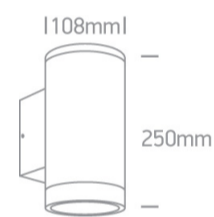

12 Wall &amp; Ceiling&gt;The PAR30 Outdoor Wall Lights Die cast

67400E/B

2xPAR30, E27 Wall outdoor cylinder, IP65.

Complies with standard EN60598-1 and any other specific standards.

## Dimensions

## Physical Specification

Item Group	12 Wall & Ceiling
Family	The PAR30 Outdoor Wall Lights Die cast
Order Code	67400E/B
Colour	Black
Material	Die Cast
Diffuser Material	Glass
Shape	Circular
Height	250mm
Diameter	108mm
Surface Wall	Yes
Indoor	Yes
Outdoor	Yes

## Packing Info

Box Length

15cm

Box Width

11,5cm

Box Height

27cm

Box Weight