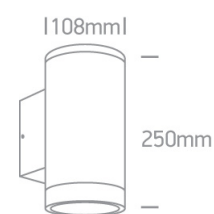

12 Wall &amp; Ceiling&gt;The PAR30 Outdoor Wall Lights Die cast

67400E/AN

2xPAR30, E27 Wall outdoor cylinder, IP65.

Complies with standard EN60598-1 and any other specific standards.

## Dimensions

## Physical Specification

|                   |  |
|-------------------|--|
| Item Group        | 12 Wall & Ceiling                      |
| Family            | The PAR30 Outdoor Wall Lights Die cast |
| Order Code        | 67400E/AN                              |
| Colour            | Anthracite                             |
| Material          | Die Cast                               |
| Diffuser Material | Glass                                  |
| Shape             | Circular                               |
| Height            | 250mm                                  |
| Diameter          | 108mm                                  |
| Surface Wall      | Yes                                    |
| Indoor            | Yes                                    |
| Outdoor           | Yes                                    |

## Packing Info

Box Length

15cm

Box Width

11,5cm

Box Height

27cm

Box Weight