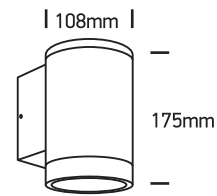

INSTALLATION MANUAL

67400D

100-240V | PAR30 | E27 | 20W | IP65 | Die cast

one
LIGHT

Warnings:

1. Make sure that the product is installed properly before connecting to electricity.
2. Do not cover the fitting.
3. Maintenance and installation should only be carried out by a professional electrician.