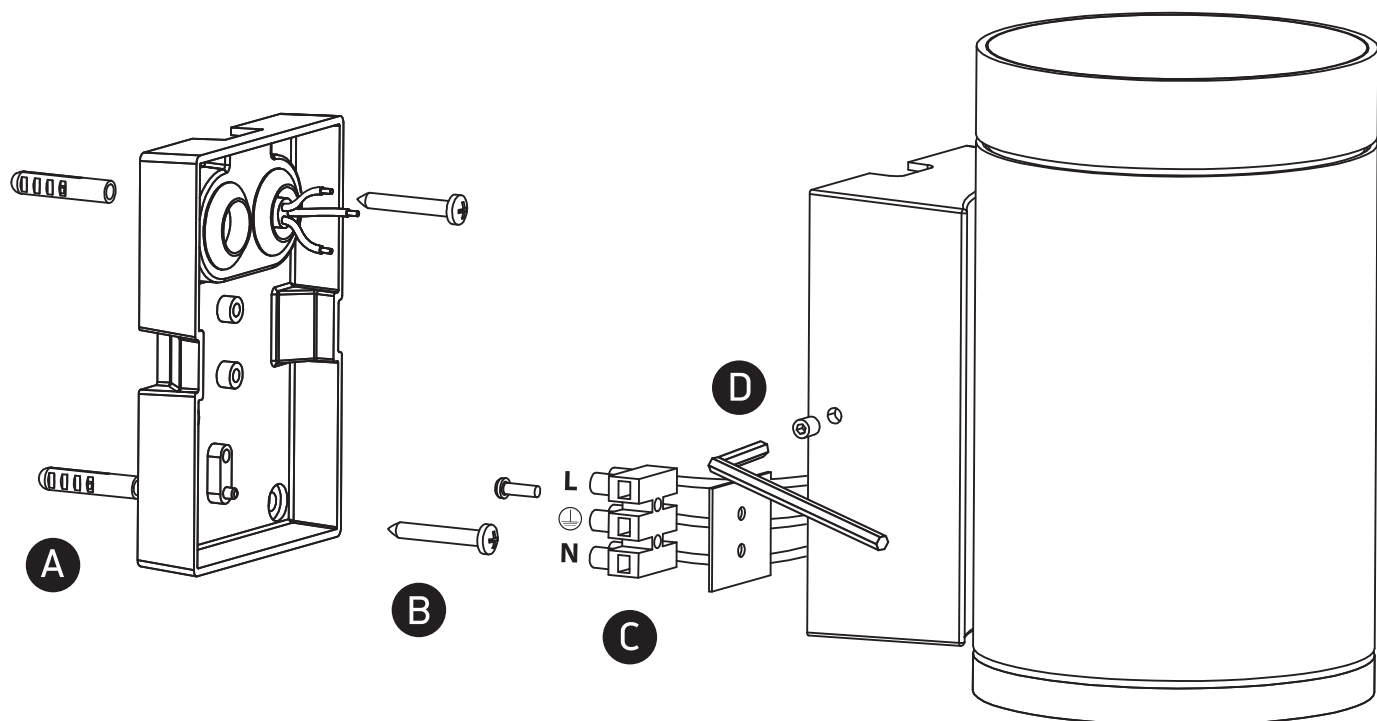

INSTALLATION MANUAL

67400D

100-240V | PAR30 | E27 | 20W | IP65 | Die cast

one
LIGHT

Warnings:

1. Make sure that the product is installed properly before connecting to electricity.
2. Do not cover the fitting.
3. Maintenance and installation should only be carried out by a professional electrician.