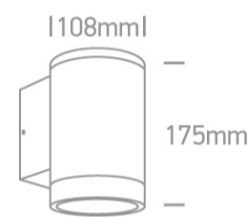

12 Wall & Ceiling>The PAR30 Outdoor Wall Lights Die cast

67400D/W

PAR30, E27 Wall outdoor cylinder, IP65.

Complies with standard EN60598-1 and any other specific standards.

Downloads

Dimensions

Physical Specification

Item Group	12 Wall & Ceiling
Family	The PAR30 Outdoor Wall Lights Die cast
Order Code	67400D/W
Colour	White
Material	Die Cast
Diffuser Material	Glass
Shape	Circular
Height	175mm
Diameter	108mm
Surface Wall	Yes
Indoor	Yes
Outdoor	Yes

Box Length

15cm

Box Width

11,5cm

Box Height

19,5cm

Box Weight

1.350kg