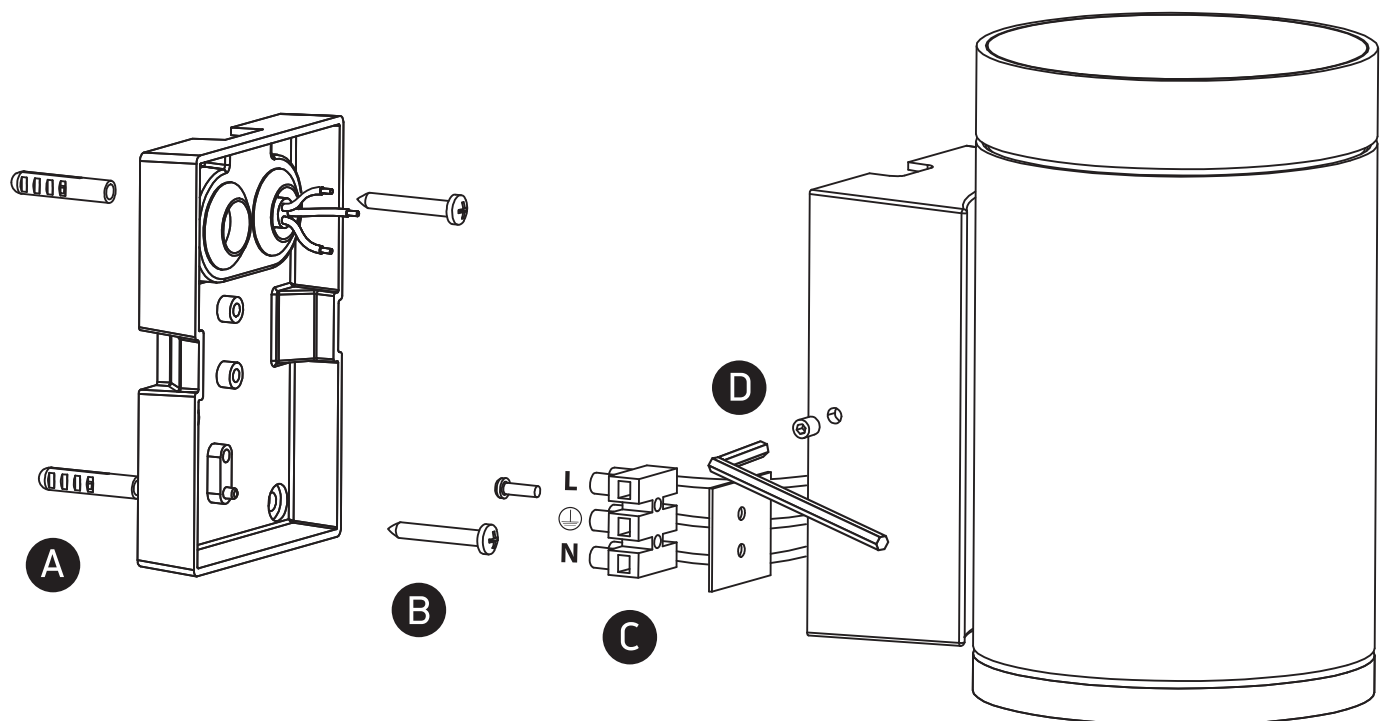

INSTALLATION MANUAL

67400D

100-240V | PAR30 | E27 | 20W | IP65 | Die cast

one
LIGHT

Warnings:

1. Make sure that the product is installed properly before connecting to electricity.
2. Do not cover the fitting.
3. Maintenance and installation should only be carried out by a professional electrician.