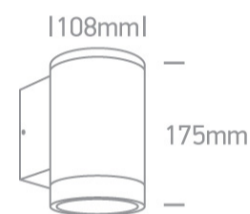

12 Wall & Ceiling>The PAR30 Outdoor Wall Lights Die cast

67400D/G

PAR30, E27 Wall outdoor cylinder, IP65.

Complies with standard EN60598-1 and any other specific standards.

Downloads

Dimensions

Physical Specification

Item Group	12 Wall & Ceiling
Family	The PAR30 Outdoor Wall Lights Die cast
Order Code	67400D/G
Colour	Grey
Material	Die Cast
Diffuser Material	Glass
Shape	Circular
Height	175mm
Diameter	108mm
Surface Wall	Yes
Indoor	Yes
Outdoor	Yes

Box Length

15cm

Box Width

11,5cm

Box Height

19,5cm

Box Weight

1.350kg