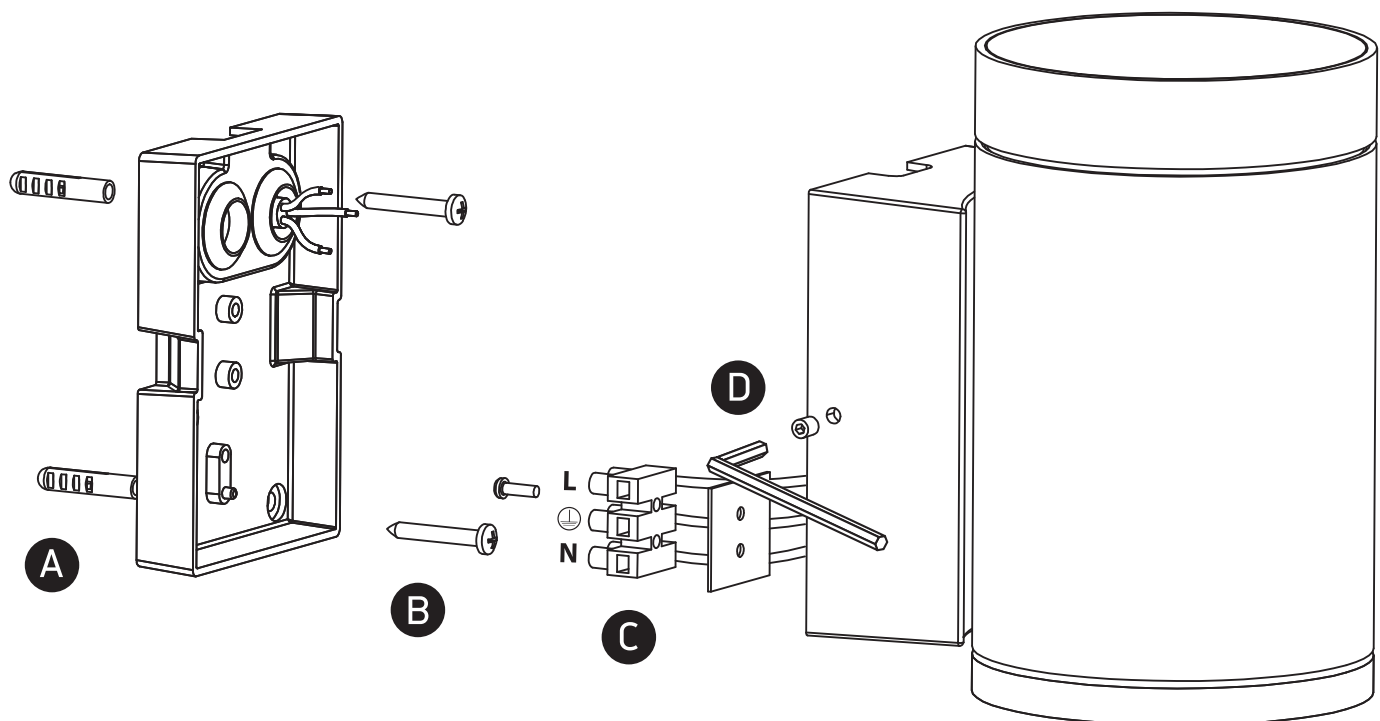

INSTALLATION MANUAL

67400D

100-240V | PAR30 | E27 | 20W | IP65 | Die cast

one
LIGHT

Warnings:

1. Make sure that the product is installed properly before connecting to electricity.
2. Do not cover the fitting.
3. Maintenance and installation should only be carried out by a professional electrician.