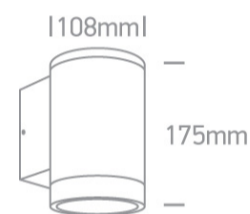

12 Wall & Ceiling>The PAR30 Outdoor Wall Lights Die cast

67400D/BR

PAR30, E27 Wall outdoor cylinder, IP65.

Complies with standard EN60598-1 and any other specific standards.

Downloads

Dimensions

Physical Specification

Item Group	12 Wall & Ceiling
Family	The PAR30 Outdoor Wall Lights Die cast
Order Code	67400D/BR
Colour	Rust Brown
Material	Die Cast
Diffuser Material	Glass
Shape	Circular
Height	175mm
Diameter	108mm
Surface Wall	Yes
Indoor	Yes
Outdoor	Yes

Box Length

15cm

Box Width

11,5cm

Box Height

19,5cm

Box Weight

1.350kg