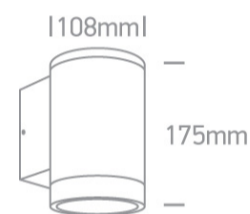

12 Wall & Ceiling>The PAR30 Outdoor Wall Lights Die cast

67400D/B

PAR30, E27 Wall outdoor cylinder, IP65.

Complies with standard EN60598-1 and any other specific standards.

Downloads

Dimensions

Physical Specification

Item Group	12 Wall & Ceiling
Family	The PAR30 Outdoor Wall Lights Die cast
Order Code	67400D/B
Colour	Black
Material	Die Cast
Diffuser Material	Glass
Shape	Circular
Height	175mm
Diameter	108mm
Surface Wall	Yes
Indoor	Yes
Outdoor	Yes

Box Length

15cm

Box Width

11,5cm

Box Height

19,5cm

Box Weight

1.350kg