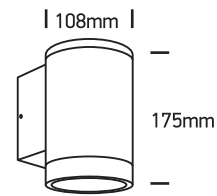

INSTALLATION MANUAL

67400D

100-240V | PAR30 | E27 | 20W | IP65 | Die cast

Warnings:

1. Make sure that the product is installed properly before connecting to electricity.
2. Do not cover the fitting.
3. Maintenance and installation should only be carried out by a professional electrician.