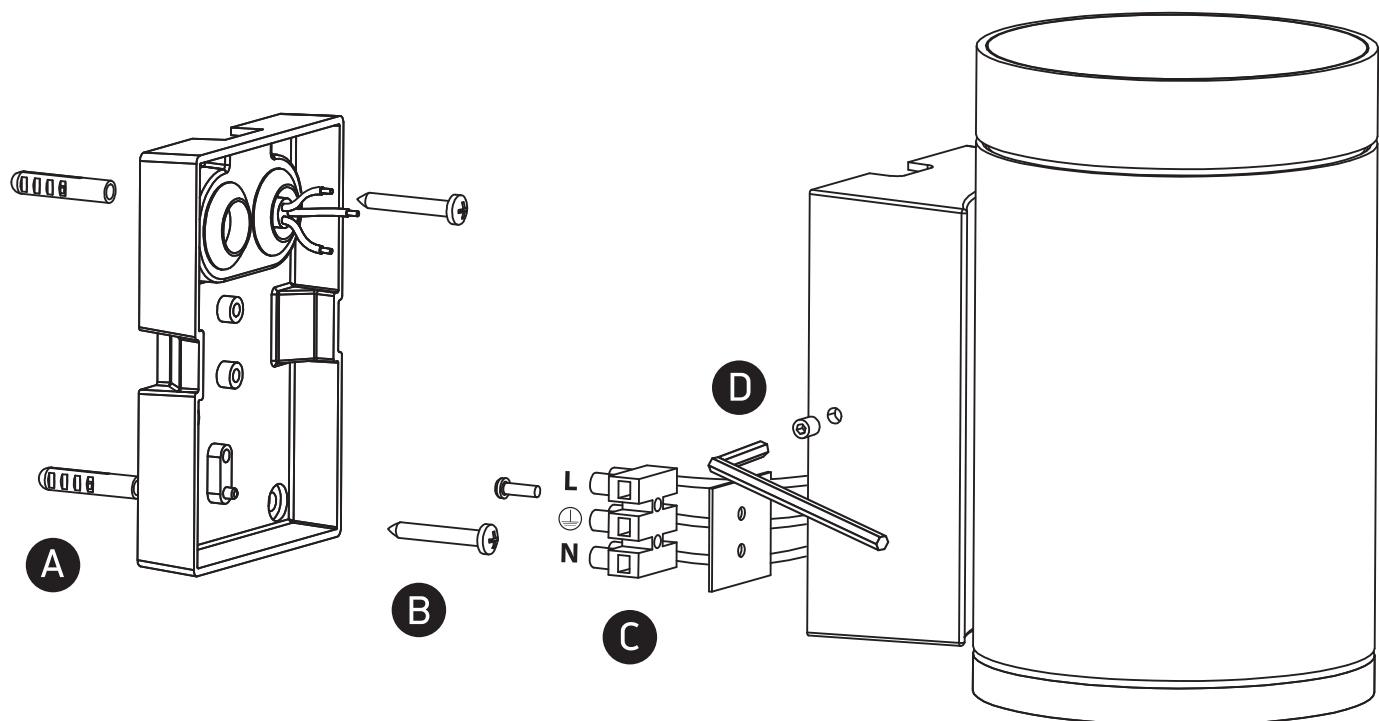

INSTALLATION MANUAL

67400D

100-240V | PAR30 | E27 | 20W | IP65 | Die cast

Warnings:

1. Make sure that the product is installed properly before connecting to electricity.
2. Do not cover the fitting.
3. Maintenance and installation should only be carried out by a professional electrician.