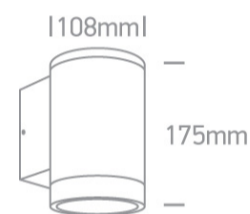

12 Wall & Ceiling>The PAR30 Outdoor Wall Lights Die cast

67400D/AN

PAR30, E27 Wall outdoor cylinder, IP65.

Complies with standard EN60598-1 and any other specific standards.

Downloads

Dimensions

Physical Specification

Item Group	12 Wall & Ceiling
Family	The PAR30 Outdoor Wall Lights Die cast
Order Code	67400D/AN
Colour	Anthracite
Material	Die Cast
Diffuser Material	Glass
Shape	Circular
Height	175mm
Diameter	108mm
Surface Wall	Yes
Indoor	Yes
Outdoor	Yes

Box Length

15cm

Box Width

11,5cm

Box Height

19,5cm

Box Weight

1.350kg