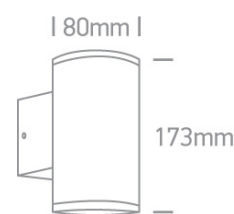

12 Wall &amp; Ceiling&gt;The GU10 Outdoor Wall Lights Die cast

**67400B/W**

2x10W MR16 GU10 Die Cast, Outdoor Wall Lights.

Complies with standard EN60598-1 and any other specific standards

## Dimensions

## Physical Specification

Item Group	12 Wall & Ceiling
Family	The GU10 Outdoor Wall Lights Die cast
Order Code	67400B/W
Colour	White
Material	Die Cast
Shape	Circular
Height	173mm
Diameter	80mm
Surface Wall	Yes
Indoor	Yes
Outdoor	Yes
Adjustable	No