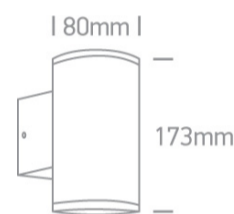

12 Wall & Ceiling>The GU10 Outdoor Wall Lights Die cast

67400B/G

2x10W MR16 GU10 Die Cast, Outdoor Wall Lights.

Complies with standard EN60598-1 and any other specific standards

Downloads

Dimensions

Physical Specification

Item Group	12 Wall & Ceiling
Family	The GU10 Outdoor Wall Lights Die cast
Order Code	67400B/G
Colour	Grey
Material	Die Cast
Shape	Circular
Height	173mm
Diameter	80mm
Surface Wall	Yes
Indoor	Yes
Outdoor	Yes
Adjustable	No

Illumination Data

Illumination Diagram

Packing Info

Box Weight	0.750kg
Pcs/Carton	12
Barcode	5291889049708
HS Code	9405409900

Certification & Warranty

Warranty

3 Years

Weee Directive