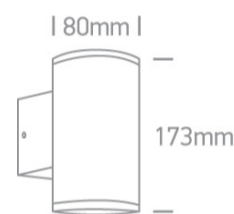

12 Wall & Ceiling>The GU10 Outdoor Wall Lights Die cast

67400B/BR

2x10W MR16 GU10 Die Cast, Outdoor Wall Light.

Complies with standard EN60598-1 and any other specific standards

Downloads

Dimensions

Physical Specification

Item Group	12 Wall & Ceiling
Family	The GU10 Outdoor Wall Lights Die cast
Order Code	67400B/BR
Colour	Rust Brown
Material	Die Cast
Shape	Circular
Height	173mm
Diameter	80mm
Surface Wall	Yes
Indoor	Yes
Outdoor	Yes
Adjustable	No

Illumination Data

Illumination Diagram

Packing Info

Box Weight	0.750kg
Pcs/Carton	12
Barcode	5291889071235
HS Code	9405409900

Certification & Warranty

Warranty

3 Years

Weee Directive