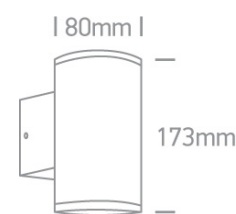

12 Wall &amp; Ceiling&gt;The GU10 Outdoor Wall Lights Die cast

67400B/B

2x10W MR16 GU10 Die Cast, Outdoor Wall Lights.

Complies with standard EN60598-1 and any other specific standards

## Dimensions

## Physical Specification

Item Group	12 Wall & Ceiling
Family	The GU10 Outdoor Wall Lights Die cast
Order Code	67400B/B
Colour	Black
Material	Die Cast
Shape	Circular
Height	173mm
Diameter	80mm
Surface Wall	Yes
Indoor	Yes
Outdoor	Yes
Adjustable	No