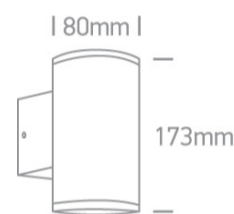

12 Wall &amp; Ceiling&gt;The GU10 Outdoor Wall Lights Die cast

67400B/AN

2x10W MR16 GU10 Die Cast, Outdoor Wall Lights.

Complies with standard EN60598-1 and any other specific standards

## Dimensions

## Physical Specification

Item Group	12 Wall & Ceiling
Family	The GU10 Outdoor Wall Lights Die cast
Order Code	67400B/AN
Colour	Anthracite
Material	Die Cast
Shape	Circular
Height	173mm
Diameter	80mm
Surface Wall	Yes
Indoor	Yes
Outdoor	Yes
Adjustable	No