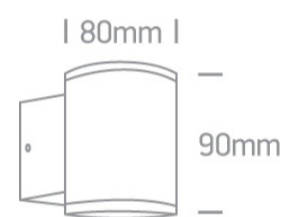

12 Wall & Ceiling>The GU10 Outdoor Wall Lights Die cast

67400A/W

10W MR16 GU10 Die Cast, Outdoor Wall Lights.

Complies with standard EN60598-1 and any other specific standards

Downloads

Dimensions

Physical Specification

Item Group	12 Wall & Ceiling
Family	The GU10 Outdoor Wall Lights Die cast
Order Code	67400A/W
Colour	White
Material	Die Cast
Shape	Circular
Height	90mm
Diameter	80mm
Surface Wall	Yes
Indoor	Yes
Outdoor	Yes
Adjustable	No