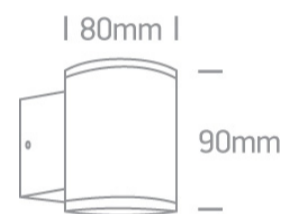

12 Wall & Ceiling>The GU10 Outdoor Wall Lights Die cast

67400A/G

10W MR16 GU10 Die Cast, Outdoor Wall Lights.

Complies with standard EN60598-1 and any other specific standards

Downloads

Dimensions

Physical Specification

Item Group	12 Wall & Ceiling
Family	The GU10 Outdoor Wall Lights Die cast
Order Code	67400A/G
Colour	Grey
Material	Die Cast
Shape	Circular
Height	90mm
Diameter	80mm
Surface Wall	Yes
Indoor	Yes
Outdoor	Yes
Adjustable	No