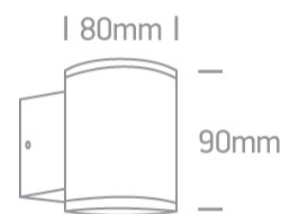

12 Wall & Ceiling>The GU10 Outdoor Wall Lights Die cast

67400A/BR

10W MR16 GU10 Die Cast, Outdoor Wall Light.

Complies with standard EN60598-1 and any other specific standards

Downloads

Dimensions

Physical Specification

| | |
|--------------|---------------------------------------|
| Item Group | 12 Wall & Ceiling |
| Family | The GU10 Outdoor Wall Lights Die cast |
| Order Code | 67400A/BR |
| Colour | Rust Brown |
| Material | Die Cast |
| Shape | Circular |
| Height | 90mm |
| Diameter | 80mm |
| Surface Wall | Yes |
| Indoor | Yes |
| Outdoor | Yes |
| Adjustable | No |