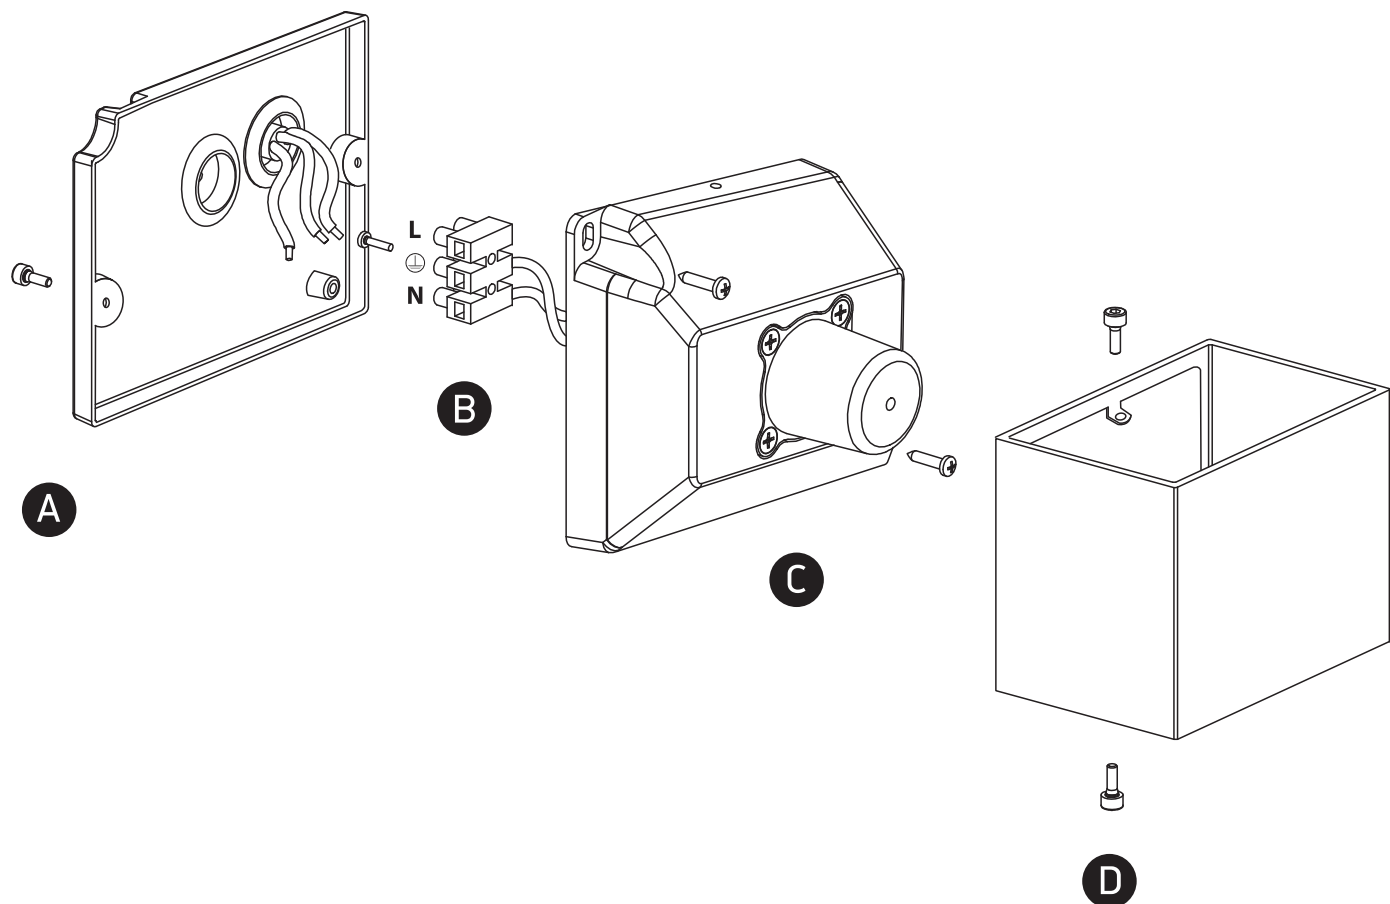

# INSTALLATION MANUAL

67398C

**ecolight**

100-240V | LED | 2x3W | IP54 | Die cast  
Complete with 350mA driver.

**80 CRI**

**one**  
LIGHT