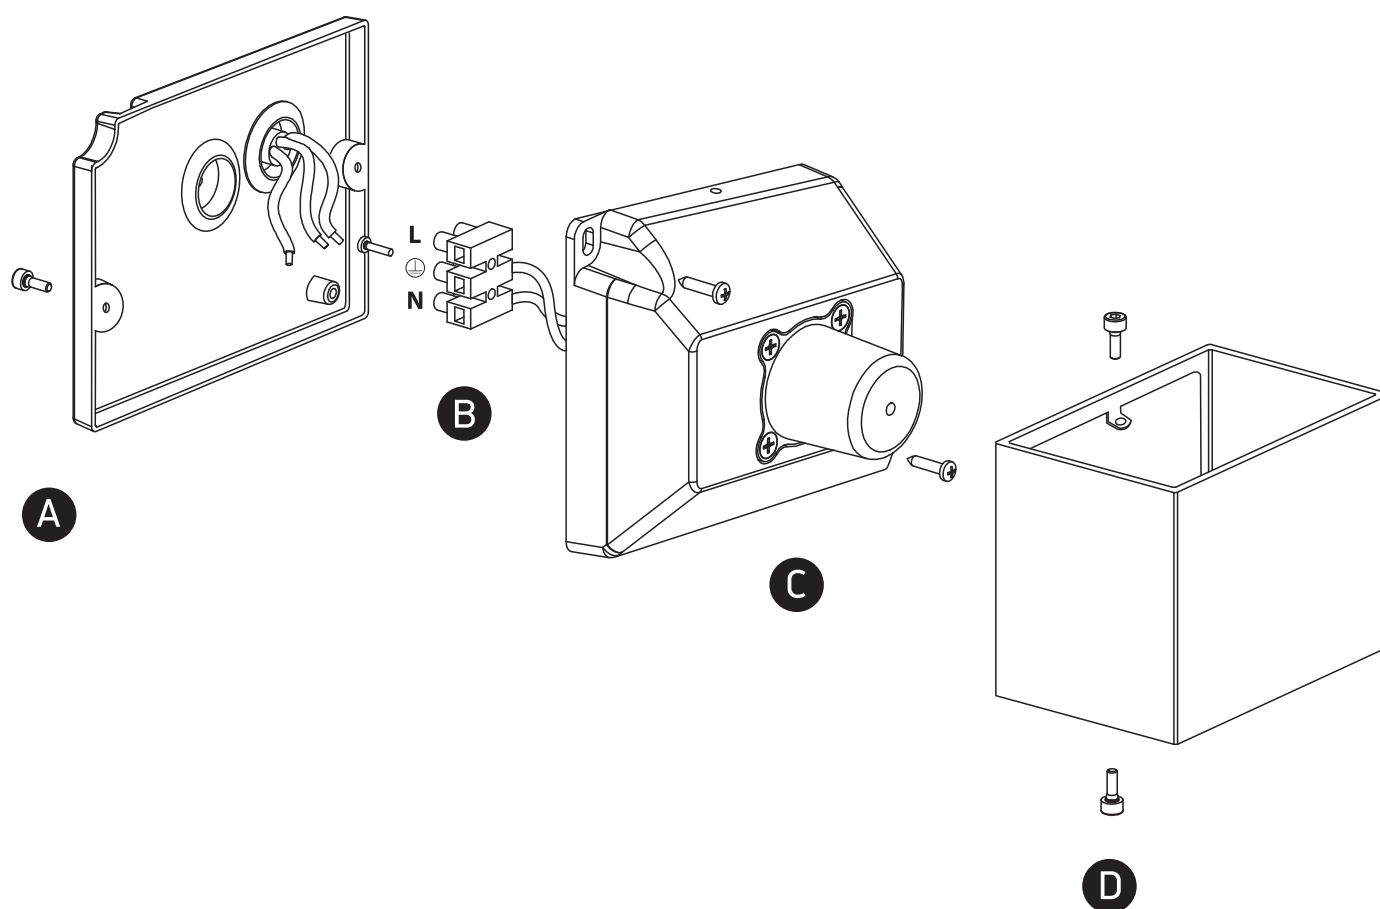

INSTALLATION MANUAL

67398C

ecolight

100-240V | LED | 2x3W | IP54 | Die cast
Complete with 350mA driver.

80 CRI

one
LIGHT

Warnings:

1. Make sure that the product is installed properly before connecting to electricity.
2. Do not cover the fitting.
3. Maintenance and installation should only be carried out by a professional electrician.