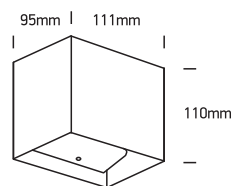

INSTALLATION MANUAL

67398C

ecolight

100-240V | LED | 2x3W | IP54 | Die cast
Complete with 350mA driver.

80 CRI

one
LIGHT

Warnings:

1. Make sure that the product is installed properly before connecting to electricity.
2. Do not cover the fitting.
3. Maintenance and installation should only be carried out by a professional electrician.