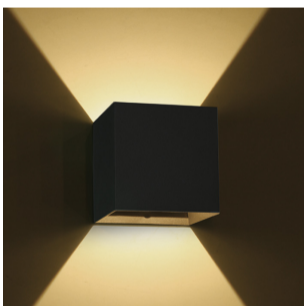

13 Wall & Ceiling LED>Outdoor Wall Dark Lights Die cast

67398C/B/W

2x3W LED wall light, IP54, ideal for both indoor and outdoor installation.

Supplied with non-dimmable LED driver.

Complies with standard EN60598-1 and any other specific standards.

Downloads

Dimensions

Gallery

Physical Specification

Item Group

13 Wall & Ceiling LED

Family

Outdoor Wall Dark Lights Die cast

Order Code

67398C/B/W

Colour

Black

Material

Die Cast

Shape

Rectangular