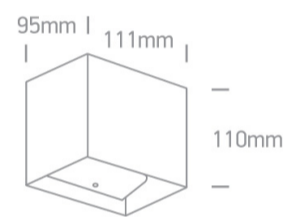

13 Wall & Ceiling LED>Outdoor Wall Dark Lights Die cast

67398C/B/W

2x3W LED wall light, IP54, ideal for both indoor and outdoor installation.

Supplied with non-dimmable LED driver.

Complies with standard EN60598-1 and any other specific standards.

Downloads

Dimensions

Gallery

Physical Specification

Item Group

13 Wall & Ceiling LED

Family

Outdoor Wall Dark Lights Die cast

Length

111mm

Width	95mm
Height	110mm
Surface Wall	Yes
Indoor	Yes
Outdoor	Yes

Electrical Characteristics

Gear	Built In
Fitting + Driver	
Input Voltage	100-240V
50 Hz	Yes
60 Hz	Yes
Safety Class	
Power(Watts)	2x3W
IP Rating	IP54
Light Source	LED built in
Dimmable	No
F Mark	

Illumination Data

Colour Temperature	3000K
Lumen Output	2x200lm
Light Efficiency	66,67lm/W
CRI	80
Illumination Diagram	
Dark Light	Yes

Packing Info

Box Length	12,5cm
Box Width	12,5cm
Box Height	12,5cm
Box Weight	0.622kg