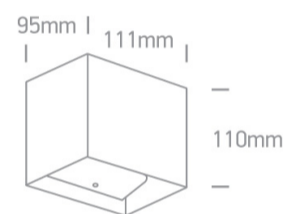

13 Wall & Ceiling LED>Outdoor Wall Dark Lights Die cast

67398C/AN/W

2x3W LED wall light, IP54, ideal for both indoor and outdoor installation.

Supplied with non-dimmable LED driver.

Complies with standard EN60598-1 and any other specific standards.

Downloads

Dimensions

Gallery

Physical Specification

Item Group

13 Wall & Ceiling LED

Family

Outdoor Wall Dark Lights Die cast

Length

111mm

Width	95mm
Height	110mm
Surface Wall	Yes
Indoor	Yes
Outdoor	Yes

Electrical Characteristics

Gear	Built In
Fitting + Driver	
Input Voltage	100-240V
50 Hz	Yes
60 Hz	Yes
Safety Class	
Power(Watts)	2x3W
IP Rating	IP54
Light Source	LED built in
Dimmable	No
F Mark	

Illumination Data

Colour Temperature	3000K
Lumen Output	2x200lm
Light Efficiency	66,67lm/W
CRI	80
Illumination Diagram	
Dark Light	Yes

Packing Info

Box Length	12,5cm
Box Width	12,5cm
Box Height	12,5cm
Box Weight	0.622kg