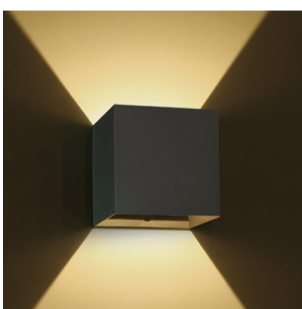

13 Wall & Ceiling LED>Outdoor Wall Dark Lights Die cast

67398C/AN/W

2x3W LED wall light, IP54, ideal for both indoor and outdoor installation.

Supplied with non-dimmable LED driver.

Complies with standard EN60598-1 and any other specific standards.

Downloads

Dimensions

Gallery

Physical Specification

Item Group

13 Wall & Ceiling LED

Family

Outdoor Wall Dark Lights Die cast