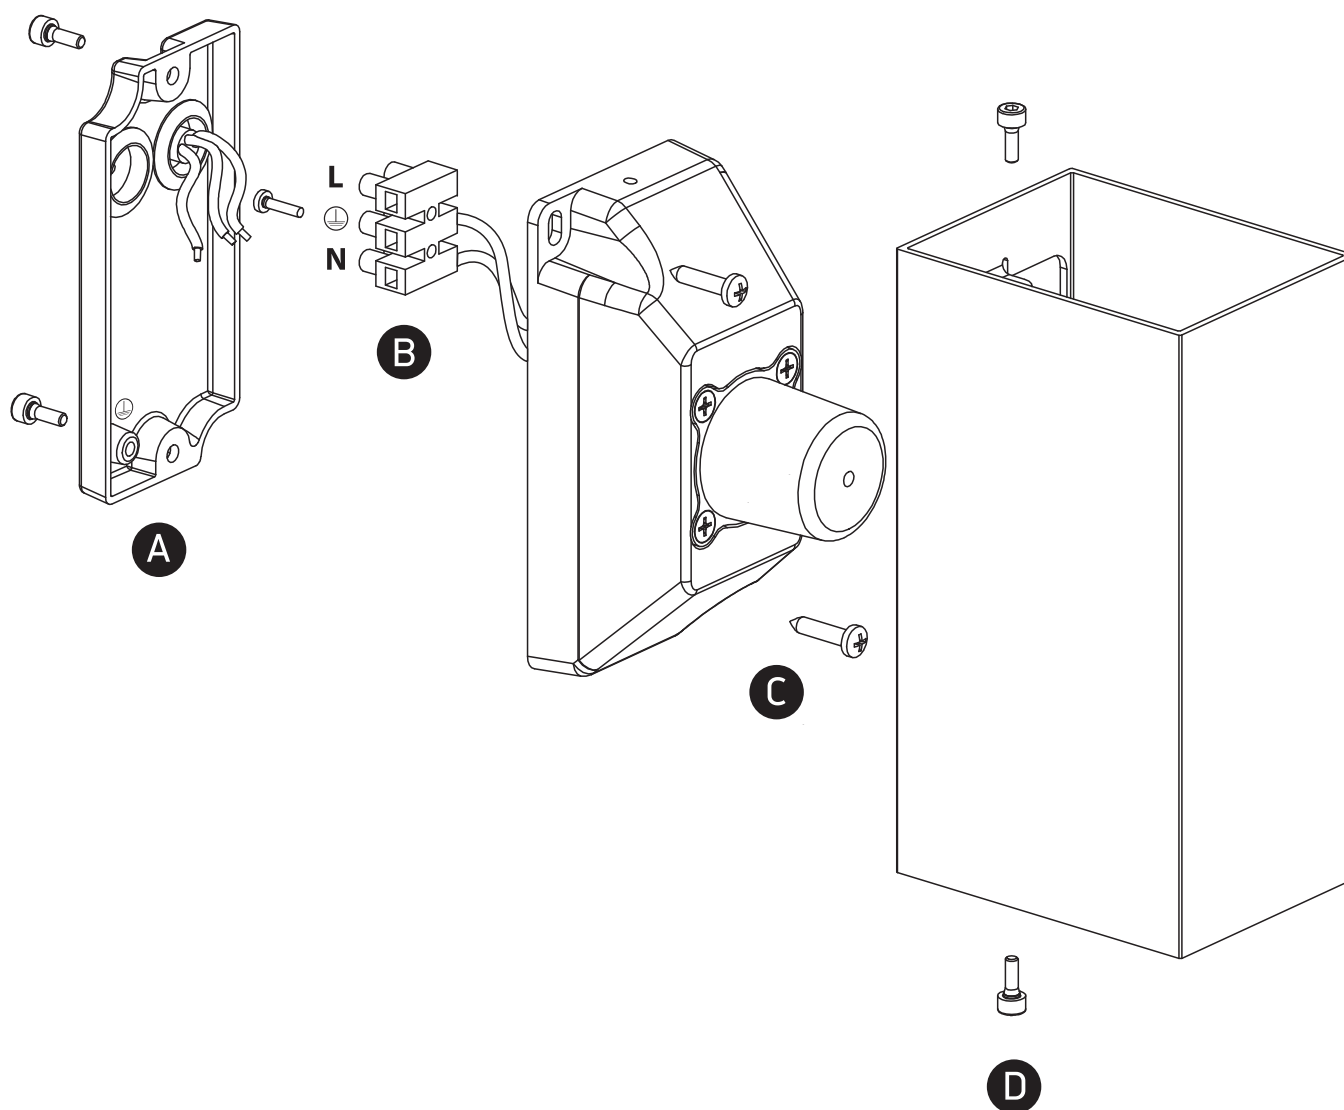

# INSTALLATION MANUAL

67398A

**ecolight**

← DARK LIGHT

100-240V | 2x3W | IP54 | Die cast  
Complete with 350mA driver.

80 CRI