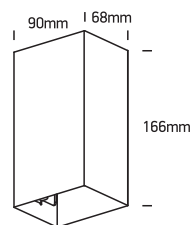

# INSTALLATION MANUAL

67398A

**ecolight**

← DARK LIGHT

100-240V | 2x3W | IP54 | Die cast  
Complete with 350mA driver.

80 CRI