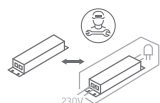

# INSTALLATION MANUAL

67398A

**ecolight**

← DARK LIGHT

100-240V | 2x3W | IP54 | Die cast  
Complete with 350mA driver.

80 CRI

## Warnings:

1. Make sure that the product is installed properly before connecting to electricity.
2. Do not cover the fitting.
3. Maintenance and installation should only be carried out by a professional electrician.