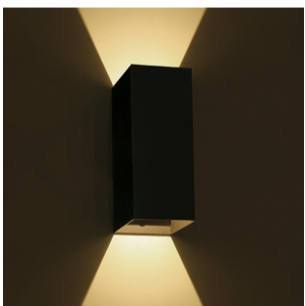

13 Wall & Ceiling LED>Outdoor Wall Dark Lights Die cast

67398A/B/W

2x3W LED wall light, IP54, ideal for both indoor and outdoor installation.

Supplied with non-dimmable LED driver.

Complies with standard EN60598-1 and any other specific standards.

Downloads

Dimensions

Gallery

Physical Specification

Item Group

13 Wall & Ceiling LED

Family

Outdoor Wall Dark Lights Die cast

Order Code

67398A/B/W

Colour

Black

Material

Die Cast

Shape

Rectangular