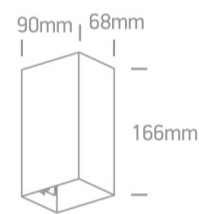

13 Wall & Ceiling LED>Outdoor Wall Dark Lights Die cast

67398A/B/W

2x3W LED wall light, IP54, ideal for both indoor and outdoor installation.

Supplied with non-dimmable LED driver.

Complies with standard EN60598-1 and any other specific standards.

Downloads

Dimensions

Gallery

Physical Specification

Item Group

13 Wall & Ceiling LED

Family

Outdoor Wall Dark Lights Die cast

Length

90mm

| | |
|--------------|-------|
| Width | 68mm |
| Height | 166mm |
| Surface Wall | Yes |
| Indoor | Yes |
| Outdoor | Yes |

Electrical Characteristics

| Gear | Built In |
|------------------|---|
| Fitting + Driver | |
| Input Voltage | 100-240V |
| 50 Hz | Yes |
| 60 Hz | Yes |
| Safety Class |  |
| Power(Watts) | 2x3W |
| IP Rating | IP54 |
| Light Source | LED built in |
| Dimmable | No |
| F Mark |  |

Packing Info

| | |
|------------|---------|
| Box Length | 11,5cm |
| Box Width | 8,5cm |
| Box Height | 17,5cm |
| Box Weight | 0.658kg |

Pcs/Carton

12

Завантажено з mamadecor.ua

Barcode

5291889060123

HS Code