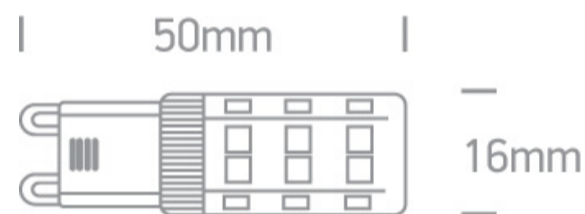

25 Lamps>G9 LED Dimmable & CCT Variable

7103ALGT/W

3-Step dimmable SMD LED G9 3W 230V AC lamp.

Suitable for residential and commercial applications.

Complies with standard EN62560 and any other specific standards.

Downloads

Dimensions

Gallery

Physical Specification

Item Group

25 Lamps

Family

G9 LED Dimmable & CCT Variable

Order Code

7103ALGT/W

Shape

Circular

Height

50mm

Diameter

16mm

Colour Temperature	3000K
Lumen Output	250lm
Light Efficiency	83,33lm/W
CRI	80
Illumination Diagram	

Packing Info

Box Length	2cm
Box Width	2cm
Box Height	6,2cm
Box Weight	0,01Kg
Pcs/Carton	100
Barcode	5291889053071