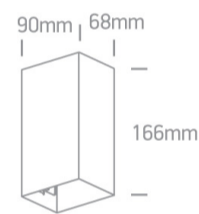

13 Wall &amp; Ceiling LED&gt;Outdoor Wall Dark Lights Die cast

67398A/AN/W

2x3W LED wall light, IP54, ideal for both indoor and outdoor installation.

Supplied with non-dimmable LED driver.

Complies with standard EN60598-1 and any other specific standards.

## Dimensions

Anthracite

Material

Die Cast

Shape

Rectangular

Length

90mm

Width	68mm
Height	166mm
Surface Wall	Yes
Indoor	Yes
Outdoor	Yes

## Packing Info

Box Length	11,5cm
Box Width	8,5cm
Box Height	17,5cm
Box Weight	0.658kg

Pcs/Carton

12

Завантажено з [mamadecor.ua](http://mamadecor.ua)

Barcode

5291889049616

HS Code