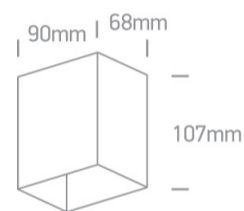

Downloads

Dimensions

Gallery

Physical Specification

Item Group

13 Wall & Ceiling LED

Family

Outdoor Wall Dark Lights Die cast

Order Code

67398/W/W

Colour

White

Material

Die Cast

Shape

Rectangular

Length

90mm

Width	68mm
Height	107mm
Surface Wall	Yes
Indoor	Yes
Outdoor	Yes

Electrical Characteristics

Gear	Built In
Fitting + Driver	
Input Voltage	100-240V
50 Hz	Yes
60 Hz	Yes
Safety Class	
Power(Watts)	3W
IP Rating	IP54
Light Source	LED built in
Dimmable	No
F Mark	

Illumination Data

Colour Temperature	3000K
Lumen Output	200lm
Light Efficiency	66,67lm/W
CRI	80
Illumination Diagram	
Dark Light	Yes

Packing Info

Box Length	10,5cm
Box Width	9cm
Box Height	12cm
Box Weight	0.491kg