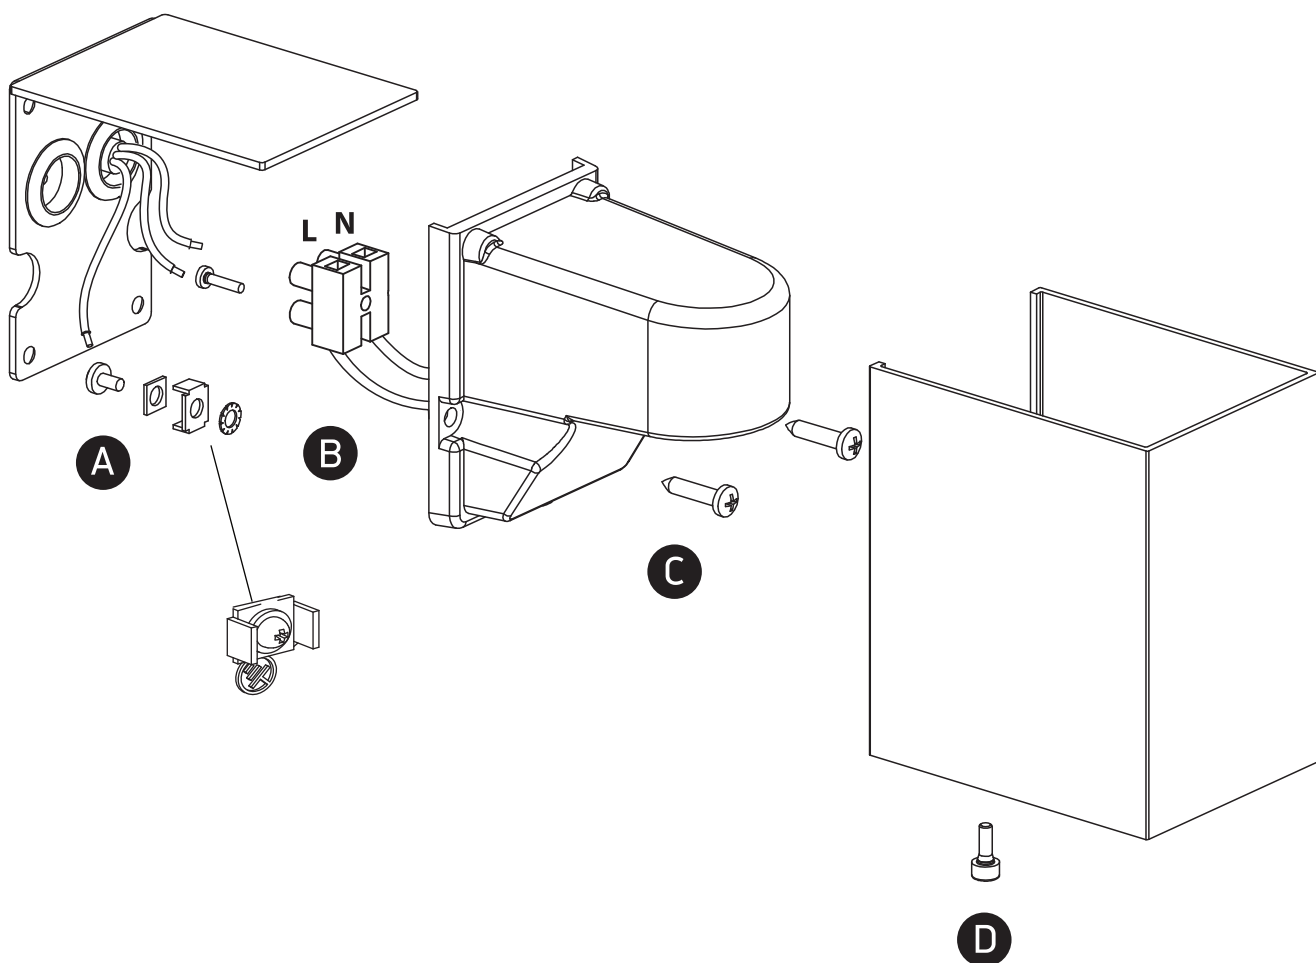

# INSTALLATION MANUAL

67398

**ecolight**

100-240V | 3W | IP54 | Die cast  
Complete with 350mA driver.

80  
CRI

**one**  
LIGHT