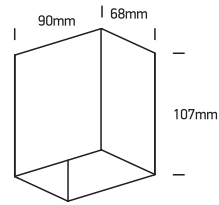

# INSTALLATION MANUAL

67398

**ecolight**

100-240V | 3W | IP54 | Die cast  
Complete with 350mA driver.

80  
CRI

**one**  
LIGHT