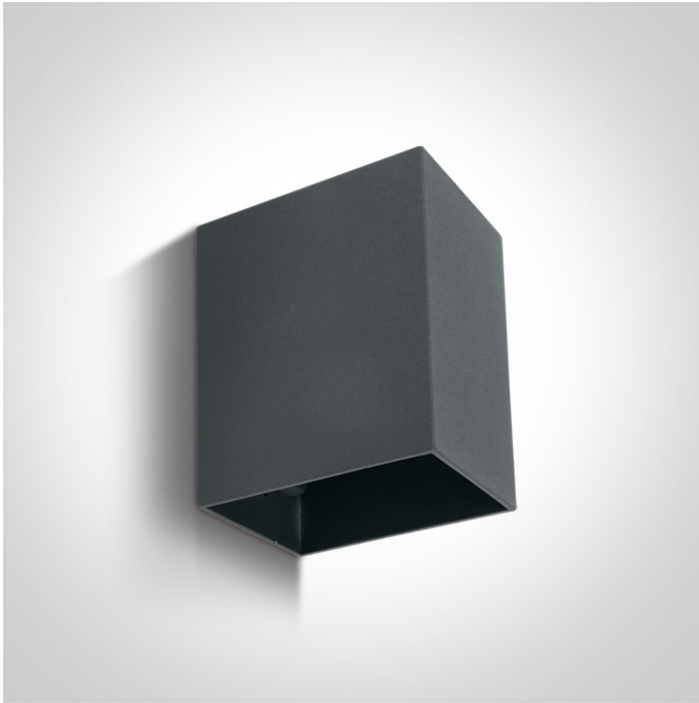

13 Wall & Ceiling LED>Outdoor Wall Dark Lights Die cast

67398/AN/W

3W LED wall light, IP54, ideal for both indoor and outdoor installation.

Supplied with non-dimmable LED driver.

Complies with standard EN60598-1 and any other specific standards.

Downloads

Dimensions

Gallery

Physical Specification

Item Group

13 Wall & Ceiling LED

Family

Outdoor Wall Dark Lights Die cast

Order Code

67398/AN/W

Colour

Anthracite

Material

Die Cast

Shape

Rectangular

Illumination Data

Colour Temperature	3000K
Lumen Output	200lm
Light Efficiency	66,67lm/W
CRI	80
Illumination Diagram	
Dark Light	Yes

Packing Info

Box Length	10,5cm
Box Width	9cm
Box Height	12cm
Box Weight	0.491kg