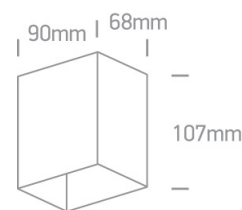

Downloads

Dimensions

Gallery

Physical Specification

Item Group

13 Wall & Ceiling LED

Family

Outdoor Wall Dark Lights Die cast

Length

90mm

Width	68mm
Height	107mm
Surface Wall	Yes
Indoor	Yes
Outdoor	Yes

Electrical Characteristics

Gear	Built In
Fitting + Driver	
Input Voltage	100-240V
50 Hz	Yes
60 Hz	Yes
Safety Class	
Power(Watts)	3W
IP Rating	IP54
Light Source	LED built in
Dimmable	No
F Mark	

Illumination Data

Colour Temperature	3000K
Lumen Output	200lm
Light Efficiency	66,67lm/W
CRI	80
Illumination Diagram	
Dark Light	Yes

Packing Info

Box Length	10,5cm
Box Width	9cm
Box Height	12cm
Box Weight	0.491kg