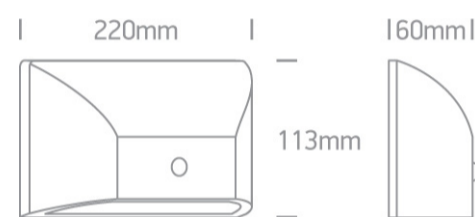

Complies with standard EN60598-1 and any other specific standards.

Downloads

Dimensions

Physical Specification

Item Group	13 Wall & Ceiling LED
Family	Down Illumination Wall Lights ABS + PC
Order Code	67396A/W/W
Colour	White
Material	ABS
Diffuser Material	PC
Shape	Rectangular
Length	220mm
Width	113mm
Height	60mm
Surface Wall	Yes
Indoor	Yes

80

Illumination Diagram

Packing Info

Box Length

23cm

Box Width

13cm

Box Height